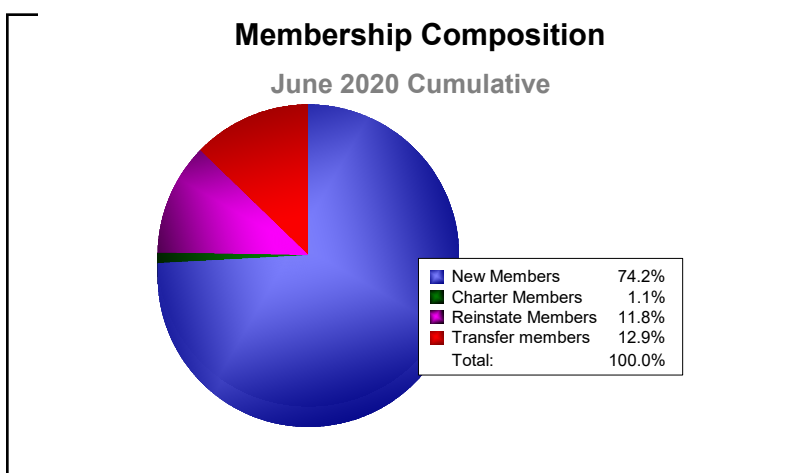

| Year           | New Clubs | Dropped Clubs | Gain/ Loss Clubs | New Members | Charter Members | Reinstate Members | Transfer Members | Total Member Added | Total Members Dropped | Gain/ Loss Members |
|----------------|-----------|---------------|------------------|-------------|-----------------|-------------------|------------------|--------------------|-----------------------|--------------------|
| 2015-2016      | 0         | 0             | 0                | 142         | 2               | 15                | 20               | 179                | -190                  | -11                |
| 2016-2017      | 4         | 0             | 4                | 256         | 106             | 2                 | 10               | 374                | -234                  | 140                |
| 2017-2018      | 0         | 0             | 0                | 175         | 4               | 18                | 18               | 215                | -272                  | -57                |
| 2018-2019      | 2         | 0             | 2                | 125         | 49              | 6                 | 14               | 194                | -248                  | -54                |
| 2019-2020      | 0         | -10           | -10              | 69          | 1               | 11                | 12               | 93                 | -265                  | -172               |
| <b>Average</b> | <b>1</b>  | <b>-2</b>     | <b>-1</b>        | <b>153</b>  | <b>32</b>       | <b>10</b>         | <b>15</b>        | <b>211</b>         | <b>-242</b>           | <b>-31</b>         |