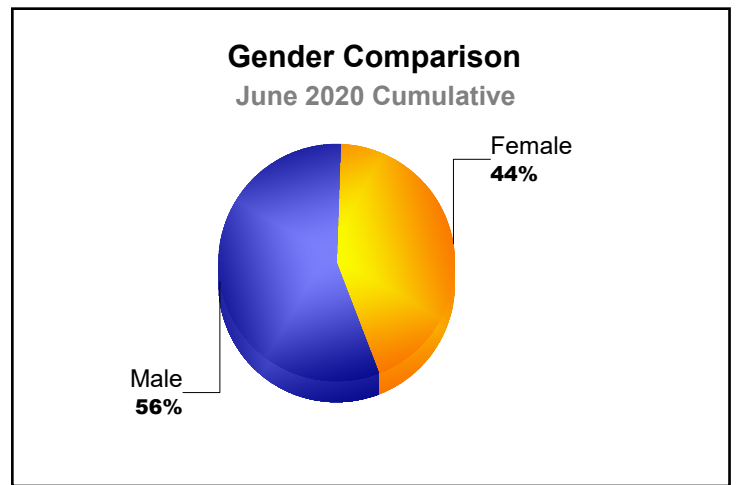

| Year           | New Clubs | Dropped Clubs | Gain/ Loss Clubs | New Members | Charter Members | Reinstate Members | Transfer Members | Total Member Added | Total Members Dropped | Gain/ Loss Members |
|----------------|-----------|---------------|------------------|-------------|-----------------|-------------------|------------------|--------------------|-----------------------|--------------------|
| 2015-2016      | 0         | 0             | 0                | 142         | 2               | 15                | 20               | 179                | -190                  | -11                |
| 2016-2017      | 4         | 0             | 4                | 256         | 106             | 2                 | 10               | 374                | -234                  | 140                |
| 2017-2018      | 0         | 0             | 0                | 175         | 4               | 18                | 18               | 215                | -272                  | -57                |
| 2018-2019      | 2         | 0             | 2                | 125         | 49              | 6                 | 14               | 194                | -248                  | -54                |
| 2019-2020      | 0         | -10           | -10              | 69          | 1               | 11                | 12               | 93                 | -265                  | -172               |
| <b>Average</b> | <b>1</b>  | <b>-2</b>     | <b>-1</b>        | <b>153</b>  | <b>32</b>       | <b>10</b>         | <b>15</b>        | <b>211</b>         | <b>-242</b>           | <b>-31</b>         |