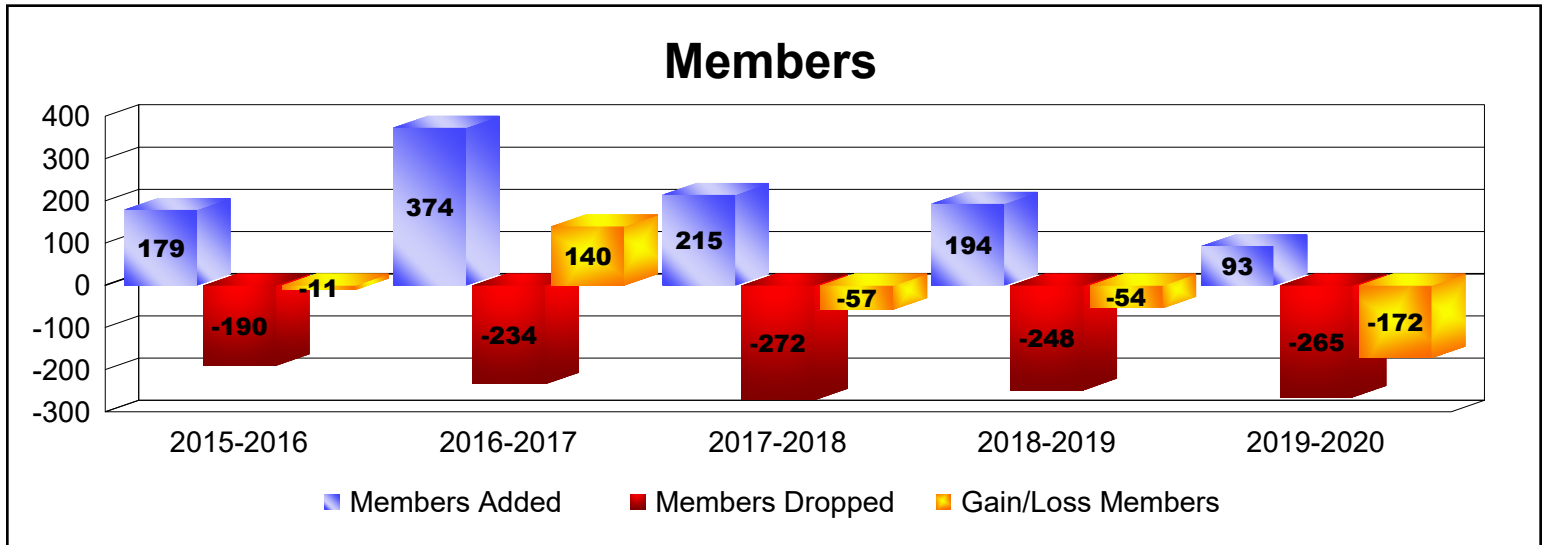

| Year           | New Clubs | Dropped Clubs | Gain/ Loss Clubs | New Members | Charter Members | Reinstate Members | Transfer Members | Total Member Added | Total Members Dropped | Gain/ Loss Members |
|----------------|-----------|---------------|------------------|-------------|-----------------|-------------------|------------------|--------------------|-----------------------|--------------------|
| 2015-2016      | 0         | 0             | 0                | 142         | 2               | 15                | 20               | 179                | -190                  | -11                |
| 2016-2017      | 4         | 0             | 4                | 256         | 106             | 2                 | 10               | 374                | -234                  | 140                |
| 2017-2018      | 0         | 0             | 0                | 175         | 4               | 18                | 18               | 215                | -272                  | -57                |
| 2018-2019      | 2         | 0             | 2                | 125         | 49              | 6                 | 14               | 194                | -248                  | -54                |
| 2019-2020      | 0         | -10           | -10              | 69          | 1               | 11                | 12               | 93                 | -265                  | -172               |
| <b>Average</b> | <b>1</b>  | <b>-2</b>     | <b>-1</b>        | <b>153</b>  | <b>32</b>       | <b>10</b>         | <b>15</b>        | <b>211</b>         | <b>-242</b>           | <b>-31</b>         |