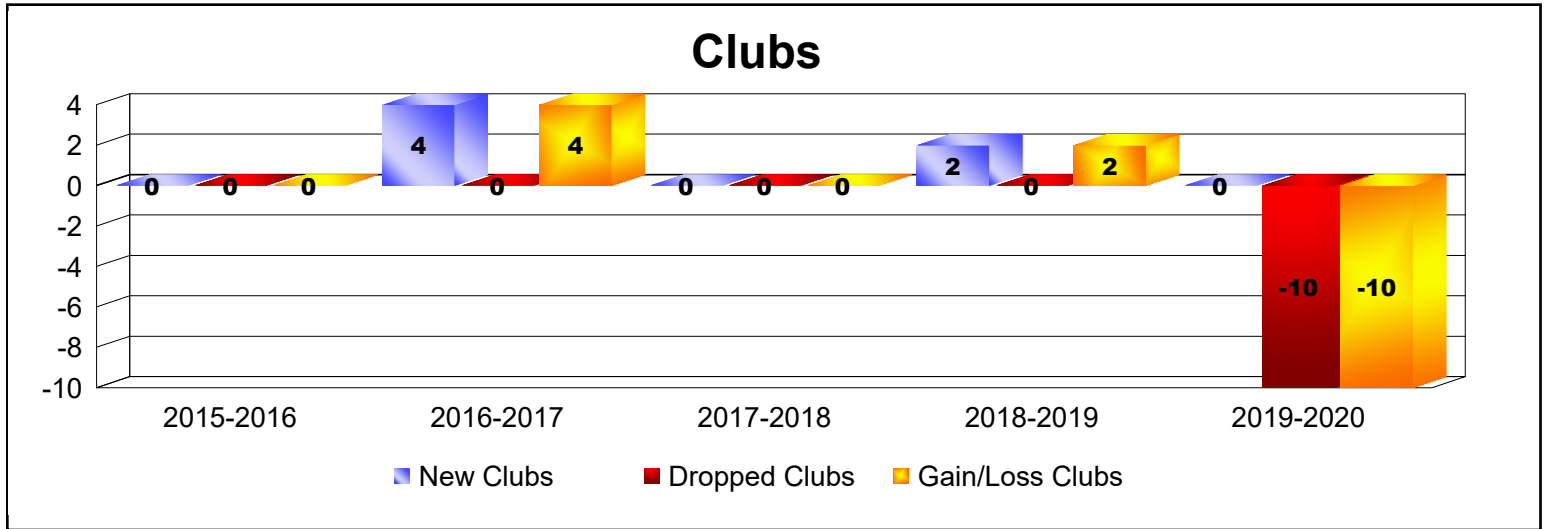

| Year           | New Clubs | Dropped Clubs | Gain/ Loss Clubs | New Members | Charter Members | Reinstate Members | Transfer Members | Total Member Added | Total Members Dropped | Gain/ Loss Members |
|----------------|-----------|---------------|------------------|-------------|-----------------|-------------------|------------------|--------------------|-----------------------|--------------------|
| 2015-2016      | 0         | 0             | 0                | 142         | 2               | 15                | 20               | 179                | -190                  | -11                |
| 2016-2017      | 4         | 0             | 4                | 256         | 106             | 2                 | 10               | 374                | -234                  | 140                |
| 2017-2018      | 0         | 0             | 0                | 175         | 4               | 18                | 18               | 215                | -272                  | -57                |
| 2018-2019      | 2         | 0             | 2                | 125         | 49              | 6                 | 14               | 194                | -248                  | -54                |
| 2019-2020      | 0         | -10           | -10              | 69          | 1               | 11                | 12               | 93                 | -265                  | -172               |
| <b>Average</b> | <b>1</b>  | <b>-2</b>     | <b>-1</b>        | <b>153</b>  | <b>32</b>       | <b>10</b>         | <b>15</b>        | <b>211</b>         | <b>-242</b>           | <b>-31</b>         |